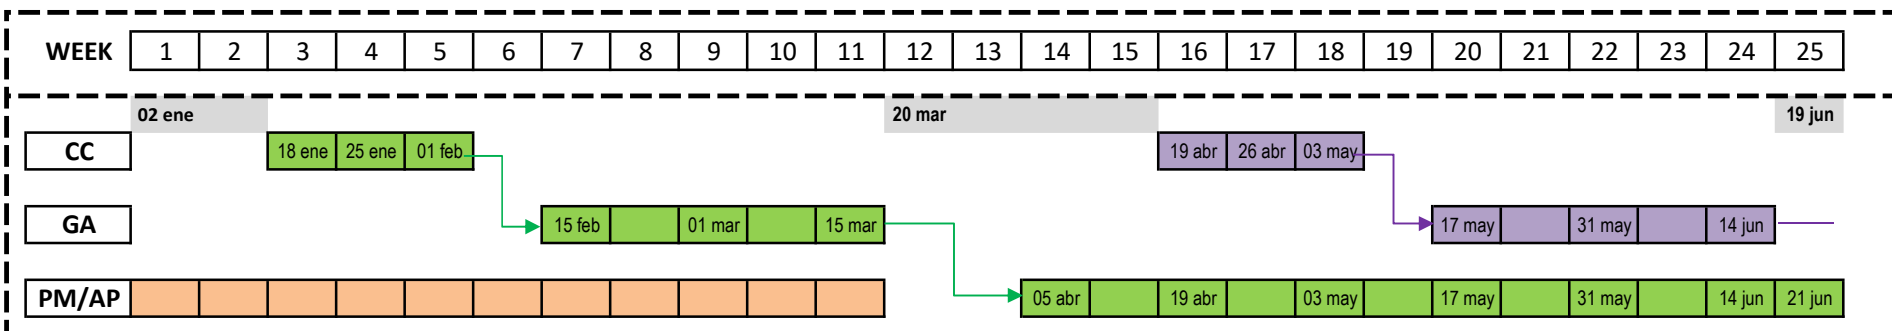

COURSE CALENDER 2017

	= Cycle 1
	= Cycle 2
	= Cycle 3
	= Cycle 4

* The dates mentioned are the dates of the online sessions. Online sessions start at 10 am CET

Periods indicated in grey is when promotion is required to announce new cycle