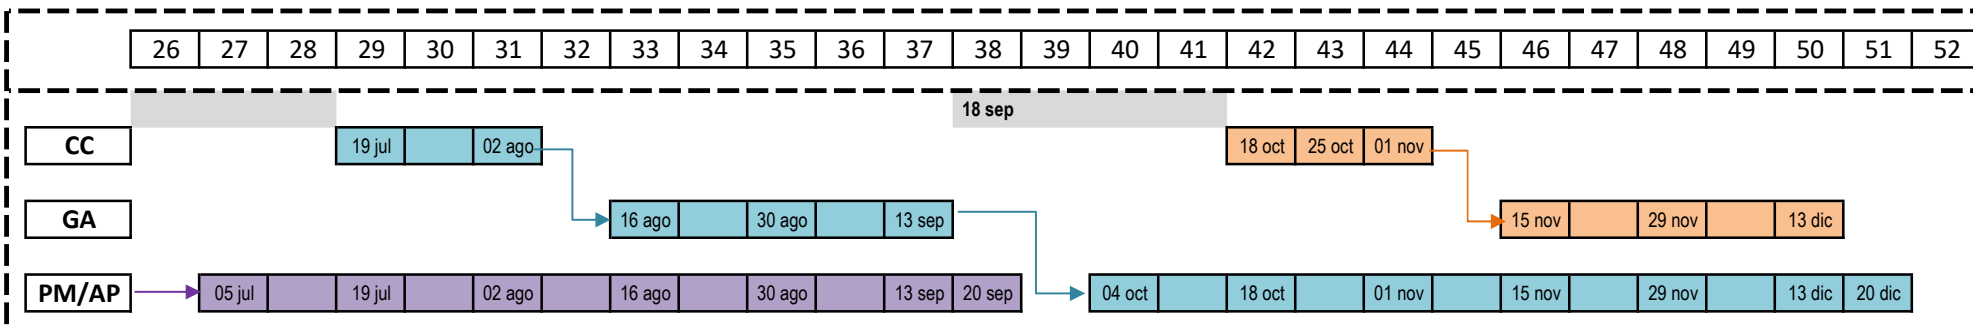

COURSE CALENDER 2017

	= Cycle 1
	= Cycle 2
	= Cycle 3
	= Cycle 4

* The dates mentioned are the dates of the online sessions. Online sessions start at 10 am CET

Periods indicated in grey is when promotion is required to announce new cycle